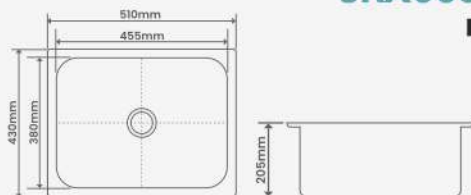

BOWL DIMENSION
355 X305X150mm | 14"X12"X6"

STEEL GRADE & THICKNESS
202 | 1mm

M.R.P.
MIRROR : 1875/-
SATIN : 2000/-

SRX003

OUTER DIMENSION
455 X405mm | 18"X16"

BOWL DIMENSION
405 X305X205mm | 16"X14"X8"

STEEL GRADE & THICKNESS
202 | 1mm

M.R.P.
MIRROR : 3375/-
SATIN : 3500/-

SRX004

OUTER DIMENSION
455 X455mm | 18"X18"

BOWL DIMENSION
405X405X205mm | 16"X16"X8"

STEEL GRADE & THICKNESS
202 | 1mm

M.R.P.
MIRROR : 3500/-
SATIN : 3625/-

SRX005

OUTER DIMENSION
510 X430mm | 20"X17"

BOWL DIMENSION
455X380X205mm | 18"X15"X8"

STEEL GRADE & THICKNESS
202 | 1mm

M.R.P.
MIRROR : 3935/-
SATIN : 4060/-

SRX006

OUTER DIMENSION
535X455mm | 21"X18"

BOWL DIMENSION
455X380X205mm | 18"X15"X8"

STEEL GRADE & THICKNESS
202 | 1mm

BOWL DIMENSION
560x405x230mm | 22"x16"x9"

STEEL GRADE & THICKNESS
202 | 1mm

M.R.P.
MIRROR : 4375/-
SATIN : 4500/-

SRX009

OUTER DIMENSION
610x455mm | 24"x18"

BOWL DIMENSION
560x405x255mm | 22"x16"x10"

STEEL GRADE & THICKNESS
202 | 1mm