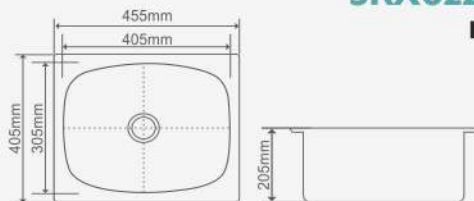

OUTER DIMENSION
305x305mm | 12"X12"

BOWL DIMENSION
255X255X150mm | 10"X10"X6"

STEEL GRADE & THICKNESS
202 | 1mm

M.R.P.
MIRROR : 1345/-
SATIN : 1470/-

SRX019

OUTER DIMENSION
460X305mm | 18"X12"

BOWL DIMENSION
405X230X180mm | 16"X9"X7"

SRX021

SUPERIO

SERIES

■ 1MM

A COMPLETE
KITCHEN SOLUTION

OUTER DIMENSION
455 X405mm | 18"X16"

BOWL DIMENSION
405 X305X205mm | 16"X14"X8"

STEEL GRADE & THICKNESS
202 | 1mm

M.R.P.
MIRROR : 2200/-
SATIN : 2325/-

SRX022

OUTER DIMENSION
510 X430mm | 20"X17"

BOWL DIMENSION
455X380X205mm | 18"X15"X8"

STEEL GRADE & THICKNESS
202 | 1mm

M.R.P.
MIRROR : 2410/-
SATIN : 2535/-

SRX023

OUTER DIMENSION
535X455mm | 21"X18"

BOWL DIMENSION
455X380X205mm | 18"X15"X8"

STEEL GRADE & THICKNESS
202 | 1mm

M.R.P.
MIRROR : 2500/-
SATIN : 2625/-

SRX024

OUTER DIMENSION
560X455mm | 22"X18"

BOWL DIMENSION
505X405X205mm | 20"X16"X8"

STEEL GRADE & THICKNESS
202 | 1mm