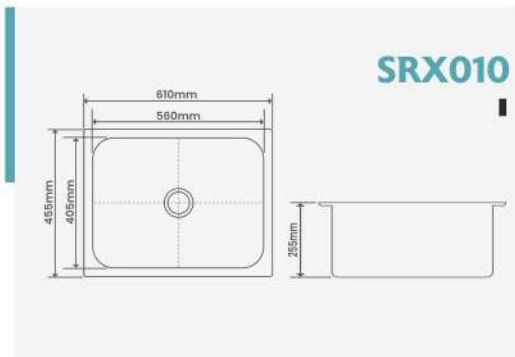

BOWL DIMENSION
455X380X205mm | 18"X15"X8"

STEEL GRADE & THICKNESS
202 | 1mm

M.R.P.
MIRROR : 3935/-
SATIN : 4060/-

SRX006

OUTER DIMENSION
535X455mm | 21"X18"

BOWL DIMENSION
455X380X205mm | 18"X15"X8"

STEEL GRADE & THICKNESS
202 | 1mm

M.R.P.
MIRROR : 4010/-
SATIN : 4135/-

SRX007

OUTER DIMENSION
560X455mm | 22"X18"

BOWL DIMENSION
505X405X205mm | 20"X16"X8"

STEEL GRADE & THICKNESS
202 | 1mm

M.R.P.
MIRROR : 4125/-
SATIN : 4250/-

SRX008

OUTER DIMENSION
610x455mm | 24"x18"

BOWL DIMENSION
560x405x230mm | 22"x16"x9"

STEEL GRADE & THICKNESS
202 | 1mm

M.R.P.
MIRROR : 4375/-
SATIN : 4500/-

SRX009

OUTER DIMENSION
610x455mm | 24"x18"

BOWL DIMENSION
560x405x255mm | 22"x16"x10"

STEEL GRADE & THICKNESS
202 | 1mm

M.R.P.
MIRROR : 4750/-
SATIN : 4875/-

SRX010

OUTER DIMENSION
610x610mm | 24"x24"

BOWL DIMENSION
560x560x255mm | 22"x22"x10"

STEEL GRADE & THICKNESS
202 | 1mm

M.R.P.
MIRROR : 5250/-
SATIN : 5375/-

SRX011

■ DRAIN BOARD & DOUBLE BOWL