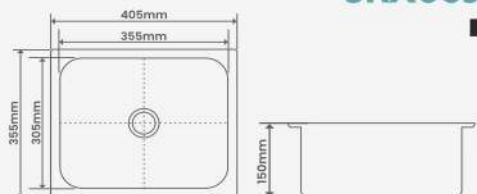

MODEL	OUTER DIMENSION	BOWL DIMENSION	M.R.P.
SRX 1104	18"x16"	16"x14"x8"	MIRROR : 3790/- SATIN : 3915/-
SRX 1105	20"x17"	18"x15"x8"	MIRROR : 4085/- SATIN : 4210/-
SRX 1106	21"x18"	18"x15"x8"	MIRROR : 4230/- SATIN : 4355/-
SRX 1107	22"x18"	20"x16"x8"	MIRROR : 4420/- SATIN : 4545/-
SRX 1108	24"x18"	22"x16"x9"	MIRROR : 4840/- SATIN : 4965/-

titos™

SQUARE BOWL

ROYAL

SERIES

A messy kitchen is a happy
kitchen and this kitchen is delirious.

OUTER DIMENSION
305 X 305mm | 12"X12"

BOWL DIMENSION
255 X230X150mm | 10"X9"X6"

STEEL GRADE & THICKNESS
202 | 1mm

M.R.P.
MIRROR : 1625/-
SATIN : 1750/-

SRX001

OUTER DIMENSION
380 X305mm | 15"X12"

BOWL DIMENSION
330 X255X150mm | 13"X10"X6"

STEEL GRADE & THICKNESS
202 | 1mm

M.R.P.
MIRROR : 1750/-
SATIN : 1875/-

SRX002

OUTER DIMENSION
405 X355mm | 16"X14"

BOWL DIMENSION
355 X305X150mm | 14"X12"X6"

STEEL GRADE & THICKNESS
202 | 1mm

M.R.P.
MIRROR : 1875/-
SATIN : 2000/-

SRX003

OUTER DIMENSION
455 X405mm | 18"X16"

BOWL DIMENSION
405 X305X205mm | 16"X14"X8"

STEEL GRADE & THICKNESS
202 | 1mm