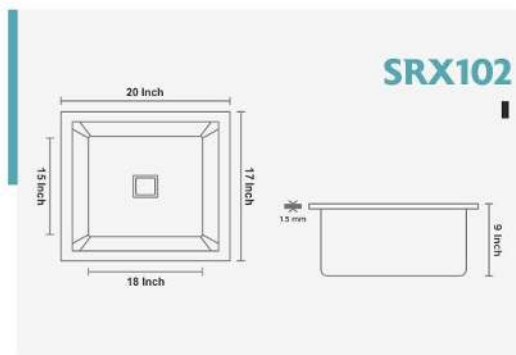

SRX046

OUTER DIMENSION
610x455mm | 24"X18"

BOWL DIMENSION
560X405X230mm | 22"X16"X9"

STEEL GRADE & THICKNESS
202 | 0.6mm

M.R.P.
MIRROR : 1835/-
SATIN : 1960/-

SRX047

OUTER DIMENSION
940X460mm | 37"X18"

BOWL DIMENSION
405X355X205mm | 16"X14"X8"

STEEL GRADE & THICKNESS
204 | 0.8mm

M.R.P.
SATIN : 5230/-

SRX101

OUTER DIMENSION
20"X17"

BOWL DIMENSION
18"X15"X9"

STEEL GRADE & THICKNESS
204 | 0.8mm

M.R.P.
SATIN : 5405/-

SRX102

OUTER DIMENSION
21"X18"

BOWL DIMENSION
18"X15"X9"

STEEL GRADE & THICKNESS
204 | 0.8mm

M.R.P.
SATIN : 5450/-

SRX103

OUTER DIMENSION
22"X18"

BOWL DIMENSION
20"X16"X9"

STEEL GRADE & THICKNESS
204 | 0.8mm

BOWL DIMENSION
17"X16"X9"

STEEL GRADE & THICKNESS
204 | 0.8mm

M.R.P.
SATIN : 11750/-

SRX106

OUTER DIMENSION
45"X20" DOUBLE

BOWL DIMENSION
18"X21"X9"

STEEL GRADE & THICKNESS
204 | 0.8mm

M.R.P.
SATIN : 12625/-