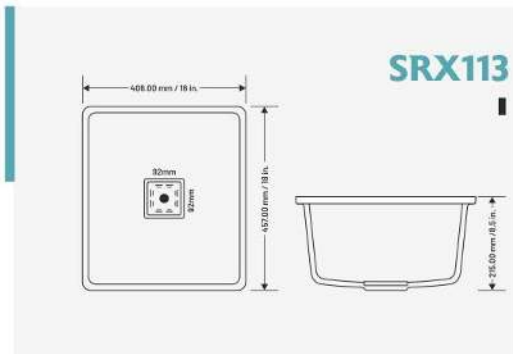

BOWL DIMENSION
17"X16"X9"

STEEL GRADE & THICKNESS
204 | 0.8mm

M.R.P.
SATIN : 11750/-

SRX106

OUTER DIMENSION
45"X20" DOUBLE

BOWL DIMENSION
18"X21"X9"

STEEL GRADE & THICKNESS
204 | 0.8mm

M.R.P.
SATIN : 12625/-

NANO BLACK

NANO GOLD

ROSE GOLD

QUARTZ S E R I E S

EVERY STONE IN THE HOME
SHOULD SHOUT OUT YOUR TASTE

OUTER DIMENSION
18"X 16"

BOWL DIMENSION
457x406mm

WIGHT
9 Kg. (Approx)

M.R.P.
GRANITE : 4110/-
METALIC : 4960/-

SRX113

OUTER DIMENSION
21"X 18"

BOWL DIMENSION
533x457mm

WIGHT
10 Kg. (Approx)

M.R.P.
GRANITE : 4815/-
METALIC : 5815/-

SRX114

OUTER DIMENSION
24"X 18"

BOWL DIMENSION
609x457mm

WIGHT
11.5 Kg. (Approx)

M.R.P.
GRANITE : 5045/-
METALIC : 6200/-

SRX115

OUTER DIMENSION
36"X 18"

BOWL DIMENSION
914x457mm

WIGHT
17 Kg. (Approx)

M.R.P.
GRANITE : 8780/-
METALIC : 10475/-