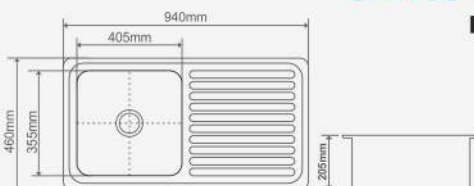

BOWL DIMENSION
455X380X205mm | 18"X15"X8"

STEEL GRADE & THICKNESS
202 | 0.8mm

M.R.P.
MIRROR : 1855/-
SATIN : 1980/-

SRX029

OUTER DIMENSION
535X455mm | 21"X18"

BOWL DIMENSION
455X380X205mm | 18"X15"X8"

STEEL GRADE & THICKNESS
202 | 0.8mm

BOWL DIMENSION
560x405x205mm | 22"x16"x8"

STEEL GRADE & THICKNESS
202 | 0.8mm

M.R.P.
MIRROR : 2200/-
SATIN : 2325/-

SRX032

OUTER DIMENSION
610x455mm | 24"x18"

BOWL DIMENSION
560x405x230mm | 22"x16"x9"

STEEL GRADE & THICKNESS
202 | 0.8mm

M.R.P.
MIRROR : 2300/-
SATIN : 2425/-

SRX033

OUTER DIMENSION
940x460mm | 37"x18"

BOWL DIMENSION
405x355x205mm | 16"x14"x8"

STEEL GRADE & THICKNESS
202 | 0.8mm

M.R.P.
MIRROR : 3800/-
SATIN : 3925/-

SRX034

OUTER DIMENSION
940x455mm | 37"x18"

BOWL DIMENSION
405x355x205mm | 16"x14"x8"

STEEL GRADE & THICKNESS
202 | 0.8mm

M.R.P.
MIRROR : 4675/-
SATIN : 4800/-

SRX035

GLO BAL SERIES

0.6MM
UPGRADE YOUR KITCHEN.

OUTER DIMENSION
380 X305mm | 15"X12"

BOWL DIMENSION
330 X255X150mm | 13"X10"X6"