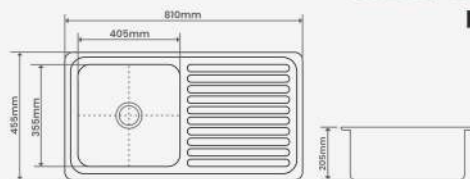

BOWL DIMENSION
560x405x230mm | 22"x16"x9"

STEEL GRADE & THICKNESS
202 | 1mm

M.R.P.
MIRROR : 4375/-
SATIN : 4500/-

SRX009

OUTER DIMENSION
610x455mm | 24"x18"

BOWL DIMENSION
560x405x255mm | 22"x16"x10"

STEEL GRADE & THICKNESS
202 | 1mm

**PLATINUM
S E R I E S**

The Buty Of Kitchen

OUTER DIMENSION
706x455mm | 30"X18"

BOWL DIMENSION
405X355X205mm | 16"X14"x8"

STEEL GRADE & THICKNESS
202 | 1mm

M.R.P.
MIRROR : 3950/-
SATIN : 4075/-

OUTER DIMENSION
810X455mm | 32"X18"

BOWL DIMENSION
405X355X205mm | 16"X14"X8"

STEEL GRADE & THICKNESS
202 | 1mm

M.R.P.
MIRROR : 4015/-
SATIN : 4140/-

SRX013

OUTER DIMENSION
940X460mm | 37"X18"

BOWL DIMENSION
405X355X205mm | 16"X14"X8"

STEEL GRADE & THICKNESS
202 | 1mm

BOWL DIMENSION
505X405X230mm | 20"X16"X9"

STEEL GRADE & THICKNESS
202 | 1mm

M.R.P.
MIRROR : 7515/-
SATIN : 7640/-

SRX016

OUTER DIMENSION
940X455mm | 37"X18"

BOWL DIMENSION
405X355X205mm | 16"X14"X8"

STEEL GRADE & THICKNESS
202 | 1mm