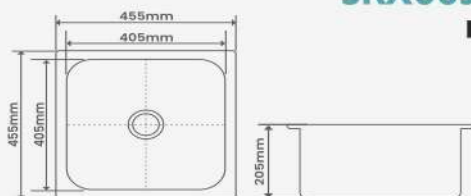

BOWL DIMENSION
355 X305X150mm | 14"X12"X6"

STEEL GRADE & THICKNESS
202 | 1mm

M.R.P.
MIRROR : 1875/-
SATIN : 2000/-

SRX003

OUTER DIMENSION
455 X405mm | 18"X16"

BOWL DIMENSION
405 X305X205mm | 16"X14"X8"

STEEL GRADE & THICKNESS
202 | 1mm

M.R.P.
MIRROR : 3375/-
SATIN : 3500/-

SRX004

OUTER DIMENSION
455 X455mm | 18"X18"

BOWL DIMENSION
405X405X205mm | 16"X16"X8"

STEEL GRADE & THICKNESS
202 | 1mm

M.R.P.
MIRROR : 3500/-
SATIN : 3625/-

SRX005

OUTER DIMENSION
510 X430mm | 20"X17"

BOWL DIMENSION
455X380X205mm | 18"X15"X8"

STEEL GRADE & THICKNESS
202 | 1mm

M.R.P.
MIRROR : 3935/-
SATIN : 4060/-

SRX006

OUTER DIMENSION
535X455mm | 21"X18"

BOWL DIMENSION
455X380X205mm | 18"X15"X8"

STEEL GRADE & THICKNESS
202 | 1mm

BOWL DIMENSION
560x405x230mm | 22"x16"x9"

STEEL GRADE & THICKNESS
202 | 1mm

M.R.P.
MIRROR : 4375/-
SATIN : 4500/-

SRX009

OUTER DIMENSION
610x455mm | 24"x18"

BOWL DIMENSION
560x405x255mm | 22"x16"x10"

STEEL GRADE & THICKNESS
202 | 1mm