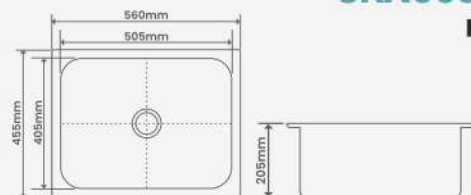

BOWL DIMENSION
355 X305X150mm | 14"X12"X6"

STEEL GRADE & THICKNESS
202 | 1mm

M.R.P.
MIRROR : 1875/-
SATIN : 2000/-

SRX003

OUTER DIMENSION
455 X405mm | 18"X16"

BOWL DIMENSION
405 X305X205mm | 16"X14"X8"

STEEL GRADE & THICKNESS
202 | 1mm

BOWL DIMENSION
455X380X205mm | 18"X15"X8"

STEEL GRADE & THICKNESS
202 | 1mm

M.R.P.
MIRROR : 3935/-
SATIN : 4060/-

SRX006

OUTER DIMENSION
535X455mm | 21"X18"

BOWL DIMENSION
455X380X205mm | 18"X15"X8"

STEEL GRADE & THICKNESS
202 | 1mm

M.R.P.
MIRROR : 4010/-
SATIN : 4135/-

SRX007

OUTER DIMENSION
560X455mm | 22"X18"

BOWL DIMENSION
505X405X205mm | 20"X16"X8"

STEEL GRADE & THICKNESS
202 | 1mm

M.R.P.
MIRROR : 4125/-
SATIN : 4250/-

SRX008

OUTER DIMENSION
610x455mm | 24"x18"

BOWL DIMENSION
560x405x230mm | 22"x16"x9"

STEEL GRADE & THICKNESS
202 | 1mm

M.R.P.
MIRROR : 4375/-
SATIN : 4500/-

SRX009

OUTER DIMENSION
610x455mm | 24"x18"

BOWL DIMENSION
560x405x255mm | 22"x16"x10"

STEEL GRADE & THICKNESS
202 | 1mm