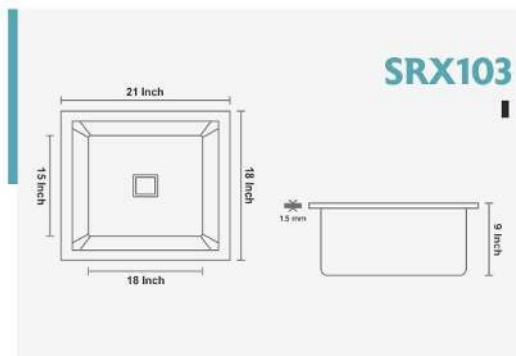

SRX046

OUTER DIMENSION
610x455mm | 24"X18"

BOWL DIMENSION
560X405X230mm | 22"X16"X9"

STEEL GRADE & THICKNESS
202 | 0.6mm

M.R.P.
MIRROR : 1835/-
SATIN : 1960/-

SRX047

OUTER DIMENSION
940X460mm | 37"X18"

BOWL DIMENSION
405X355X205mm | 16"X14"X8"

STEEL GRADE & THICKNESS
204 | 0.8mm

M.R.P.
SATIN : 5230/-

SRX101

OUTER DIMENSION
20"X17"

BOWL DIMENSION
18"X15"X9"

STEEL GRADE & THICKNESS
204 | 0.8mm

M.R.P.
SATIN : 5405/-

SRX102

OUTER DIMENSION
21"X18"

BOWL DIMENSION
18"X15"X9"

STEEL GRADE & THICKNESS
204 | 0.8mm

M.R.P.
SATIN : 5450/-

SRX103

OUTER DIMENSION
22"X18"

BOWL DIMENSION
20"X16"X9"

STEEL GRADE & THICKNESS
204 | 0.8mm

BOWL DIMENSION
17"X16"X9"

STEEL GRADE & THICKNESS
204 | 0.8mm

M.R.P.
SATIN : 11750/-

SRX106

OUTER DIMENSION
45"X20" DOUBLE

BOWL DIMENSION
18"X21"X9"

STEEL GRADE & THICKNESS
204 | 0.8mm

M.R.P.
SATIN : 12625/-