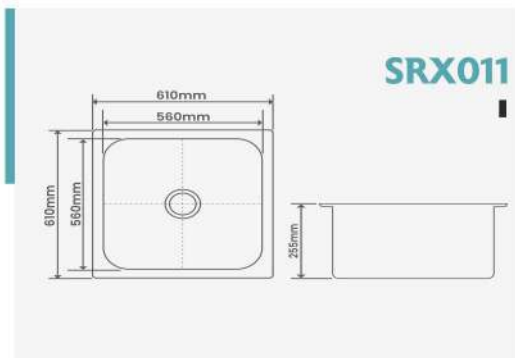

BOWL DIMENSION
560x405x230mm | 22"x16"x9"

STEEL GRADE & THICKNESS
202 | 1mm

M.R.P.
MIRROR : 4375/-
SATIN : 4500/-

SRX009

OUTER DIMENSION
610x455mm | 24"x18"

BOWL DIMENSION
560x405x255mm | 22"x16"x10"

STEEL GRADE & THICKNESS
202 | 1mm

M.R.P.
MIRROR : 4750/-
SATIN : 4875/-

SRX010

OUTER DIMENSION
610x610mm | 24"x24"

BOWL DIMENSION
560x560x255mm | 22"x22"x10"

STEEL GRADE & THICKNESS
202 | 1mm

M.R.P.
MIRROR : 5250/-
SATIN : 5375/-

SRX011

■ DRAIN BOARD & DOUBLE BOWL

**PLATINUM
S E R I E S**

The Buty Of Kitchen

OUTER DIMENSION
706x455mm | 30"X18"

BOWL DIMENSION
405X355X205mm | 16"X14"x8"

STEEL GRADE & THICKNESS
202 | 1mm

M.R.P.
MIRROR : 3950/-
SATIN : 4075/-

OUTER DIMENSION
810X455mm | 32"X18"

BOWL DIMENSION
405X355X205mm | 16"X14"X8"

STEEL GRADE & THICKNESS
202 | 1mm

M.R.P.
MIRROR : 4015/-
SATIN : 4140/-

SRX013

OUTER DIMENSION
940X460mm | 37"X18"

BOWL DIMENSION
405X355X205mm | 16"X14"X8"

STEEL GRADE & THICKNESS
202 | 1mm