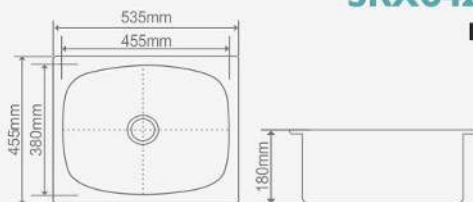

SRX037

OUTER DIMENSION
455 X405mm | 18"X16"

BOWL DIMENSION
405 X305X180mm | 16"X14"X7"

STEEL GRADE & THICKNESS
202 | 0.6mm

M.R.P.
MIRROR : 1100/-
SATIN : 1225/-

SRX038

OUTER DIMENSION
455 X405mm | 18"X16"

BOWL DIMENSION
405 X305X205mm | 16"X14"X8"

SRX040

OUTER DIMENSION
510 X430mm | 20"X17"

BOWL DIMENSION
455X380X205mm | 18"X15"X8"

STEEL GRADE & THICKNESS
202 | 0.6mm

M.R.P.
MIRROR : 1480/-
SATIN : 1605/-

SRX041

OUTER DIMENSION
535X455mm | 21"X18"

BOWL DIMENSION
455X380X180mm | 18"X15"X7"

STEEL GRADE & THICKNESS
202 | 0.6mm

M.R.P.
MIRROR : 1375/-
SATIN : 1500/-

SRX042

OUTER DIMENSION
535X455mm | 21"X18"

BOWL DIMENSION
455X380X205mm | 18"X15"X8"

STEEL GRADE & THICKNESS
202 | 0.6mm

M.R.P.
MIRROR : 1500/-
SATIN : 1625/-

SRX043

OUTER DIMENSION
560X455mm | 22"X18"

BOWL DIMENSION
505X405X180mm | 20"X16"X7"

STEEL GRADE & THICKNESS
202 | 0.6mm

M.R.P.
MIRROR : 1515/-
SATIN : 1640/-

SRX044

OUTER DIMENSION
560X455mm | 22"X18"

BOWL DIMENSION
505X405X205mm | 20"X16"X8"