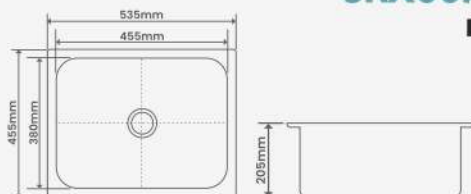

BOWL DIMENSION
355 X305X150mm | 14"X12"X6"

STEEL GRADE & THICKNESS
202 | 1mm

M.R.P.
MIRROR : 1875/-
SATIN : 2000/-

SRX003

OUTER DIMENSION
455 X405mm | 18"X16"

BOWL DIMENSION
405 X305X205mm | 16"X14"X8"

STEEL GRADE & THICKNESS
202 | 1mm

BOWL DIMENSION
455X380X205mm | 18"X15"X8"

STEEL GRADE & THICKNESS
202 | 1mm

M.R.P.
MIRROR : 3935/-
SATIN : 4060/-

SRX006

OUTER DIMENSION
535X455mm | 21"X18"

BOWL DIMENSION
455X380X205mm | 18"X15"X8"

STEEL GRADE & THICKNESS
202 | 1mm

M.R.P.
MIRROR : 4010/-
SATIN : 4135/-

SRX007

OUTER DIMENSION
560X455mm | 22"X18"

BOWL DIMENSION
505X405X205mm | 20"X16"X8"

STEEL GRADE & THICKNESS
202 | 1mm

M.R.P.
MIRROR : 4125/-
SATIN : 4250/-

SRX008

OUTER DIMENSION
610x455mm | 24"x18"

BOWL DIMENSION
560x405x230mm | 22"x16"x9"

STEEL GRADE & THICKNESS
202 | 1mm

M.R.P.
MIRROR : 4375/-
SATIN : 4500/-

SRX009

OUTER DIMENSION
610x455mm | 24"x18"

BOWL DIMENSION
560x405x255mm | 22"x16"x10"

STEEL GRADE & THICKNESS
202 | 1mm