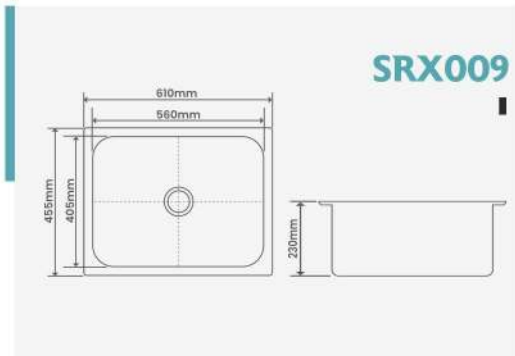

BOWL DIMENSION
355 X305X150mm | 14"X12"X6"

STEEL GRADE & THICKNESS
202 | 1mm

M.R.P.
MIRROR : 1875/-
SATIN : 2000/-

SRX003

OUTER DIMENSION
455 X405mm | 18"X16"

BOWL DIMENSION
405 X305X205mm | 16"X14"X8"

STEEL GRADE & THICKNESS
202 | 1mm

BOWL DIMENSION
455X380X205mm | 18"X15"X8"

STEEL GRADE & THICKNESS
202 | 1mm

M.R.P.
MIRROR : 3935/-
SATIN : 4060/-

SRX006

OUTER DIMENSION
535X455mm | 21"X18"

BOWL DIMENSION
455X380X205mm | 18"X15"X8"

STEEL GRADE & THICKNESS
202 | 1mm

M.R.P.
MIRROR : 4010/-
SATIN : 4135/-

SRX007

OUTER DIMENSION
560X455mm | 22"X18"

BOWL DIMENSION
505X405X205mm | 20"X16"X8"

STEEL GRADE & THICKNESS
202 | 1mm

M.R.P.
MIRROR : 4125/-
SATIN : 4250/-

SRX008

OUTER DIMENSION
610x455mm | 24"x18"

BOWL DIMENSION
560x405x230mm | 22"x16"x9"

STEEL GRADE & THICKNESS
202 | 1mm

M.R.P.
MIRROR : 4375/-
SATIN : 4500/-

SRX009

OUTER DIMENSION
610x455mm | 24"x18"

BOWL DIMENSION
560x405x255mm | 22"x16"x10"

STEEL GRADE & THICKNESS
202 | 1mm