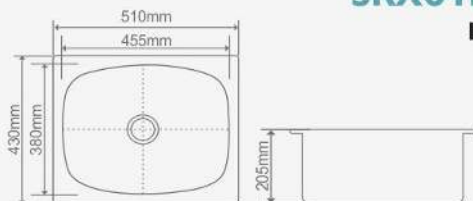

SRX037

OUTER DIMENSION
455 X405mm | 18"X16"

BOWL DIMENSION
405 X305X180mm | 16"X14"X7"

STEEL GRADE & THICKNESS
202 | 0.6mm

M.R.P.
MIRROR : 1100/-
SATIN : 1225/-

SRX038

OUTER DIMENSION
455 X405mm | 18"X16"

BOWL DIMENSION
405 X305X205mm | 16"X14"X8"

SRX040

OUTER DIMENSION
510 X430mm | 20"X17"

BOWL DIMENSION
455X380X205mm | 18"X15"X8"

STEEL GRADE & THICKNESS
202 | 0.6mm

M.R.P.
MIRROR : 1480/-
SATIN : 1605/-

SRX041

OUTER DIMENSION
535X455mm | 21"X18"

BOWL DIMENSION
455X380X180mm | 18"X15"X7"

STEEL GRADE & THICKNESS
202 | 0.6mm

M.R.P.
MIRROR : 1375/-
SATIN : 1500/-

SRX042

OUTER DIMENSION
535X455mm | 21"X18"

BOWL DIMENSION
455X380X205mm | 18"X15"X8"

STEEL GRADE & THICKNESS
202 | 0.6mm

M.R.P.
MIRROR : 1500/-
SATIN : 1625/-

SRX043

OUTER DIMENSION
560X455mm | 22"X18"

BOWL DIMENSION
505X405X180mm | 20"X16"X7"

STEEL GRADE & THICKNESS
202 | 0.6mm

M.R.P.
MIRROR : 1515/-
SATIN : 1640/-

SRX044

OUTER DIMENSION
560X455mm | 22"X18"

BOWL DIMENSION
505X405X205mm | 20"X16"X8"