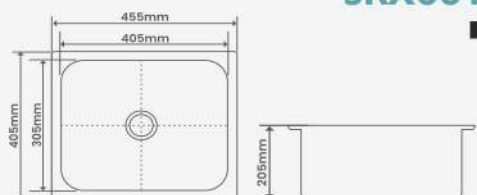

M.R.P.
MIRROR : 1625/-
SATIN : 1750/-

SRX001

OUTER DIMENSION
380 X305mm | 15"X12"

BOWL DIMENSION
330 X255X150mm | 13"X10"X6"

STEEL GRADE & THICKNESS
202 | 1mm

M.R.P.
MIRROR : 1750/-
SATIN : 1875/-

SRX002

OUTER DIMENSION
405 X355mm | 16"X14"

BOWL DIMENSION
355 X305X150mm | 14"X12"X6"

STEEL GRADE & THICKNESS
202 | 1mm

M.R.P.
MIRROR : 1875/-
SATIN : 2000/-

SRX003

OUTER DIMENSION
455 X405mm | 18"X16"

BOWL DIMENSION
405 X305X205mm | 16"X14"X8"

STEEL GRADE & THICKNESS
202 | 1mm

M.R.P.
MIRROR : 3375/-
SATIN : 3500/-

SRX004

OUTER DIMENSION
455 X455mm | 18"X18"

BOWL DIMENSION
405X405X205mm | 16"X16"X8"

STEEL GRADE & THICKNESS
202 | 1mm

M.R.P.
MIRROR : 3500/-
SATIN : 3625/-

SRX005

OUTER DIMENSION
510 X430mm | 20"X17"

BOWL DIMENSION
455X380X205mm | 18"X15"X8"

STEEL GRADE & THICKNESS
202 | 1mm

M.R.P.
MIRROR : 3935/-
SATIN : 4060/-

SRX006

OUTER DIMENSION
535X455mm | 21"X18"

BOWL DIMENSION
455X380X205mm | 18"X15"X8"

STEEL GRADE & THICKNESS
202 | 1mm