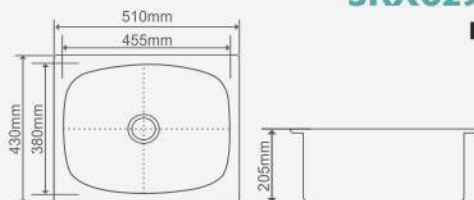

BOWL DIMENSION
455X380X205mm | 18"X15"X8"

STEEL GRADE & THICKNESS
202 | 1mm

M.R.P.
MIRROR : 2500/-
SATIN : 2625/-

SRX024

OUTER DIMENSION
560X455mm | 22"X18"

BOWL DIMENSION
505X405X205mm | 20"X16"X8"

STEEL GRADE & THICKNESS
202 | 1mm

OUTER DIMENSION
610x455mm | 24"X18"

STEEL GRADE & THICKNESS
202 | 1mm

BOWL DIMENSION
560x405X230mm | 22"X16"X10"

M.R.P.
MIRROR : 3555/-
SATIN : 3680/-

titos™

$\frac{1}{8}$ 0.8MM
**UNDER
MOUNT**
SERIES
8 MM

THE
MASTER
OF KITCHEN

0.8MM

OUTER DIMENSION
455 X405mm | 18"X16"

BOWL DIMENSION
405 X305X205mm | 16"X14"X8"

STEEL GRADE & THICKNESS
202 | 0.8mm

M.R.P.
MIRROR : 1625/-
SATIN : 1750/-

SRX028

OUTER DIMENSION
510 X430mm | 20"X17"

BOWL DIMENSION
455X380X205mm | 18"X15"X8"

STEEL GRADE & THICKNESS
202 | 0.8mm

M.R.P.
MIRROR : 1855/-
SATIN : 1980/-

SRX029

OUTER DIMENSION
535X455mm | 21"X18"

BOWL DIMENSION
455X380X205mm | 18"X15"X8"

STEEL GRADE & THICKNESS
202 | 0.8mm