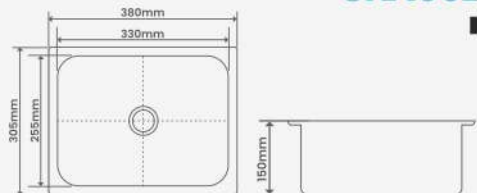

MODEL	OUTER DIMENSION	BOWL DIMENSION	M.R.P.
SRX 1104	18"x16"	16"x14"x8"	MIRROR : 3790/- SATIN : 3915/-
SRX 1105	20"x17"	18"x15"x8"	MIRROR : 4085/- SATIN : 4210/-
SRX 1106	21"x18"	18"x15"x8"	MIRROR : 4230/- SATIN : 4355/-
SRX 1107	22"x18"	20"x16"x8"	MIRROR : 4420/- SATIN : 4545/-
SRX 1108	24"x18"	22"x16"x9"	MIRROR : 4840/- SATIN : 4965/-

titos™

SQUARE BOWL

ROYAL

SERIES

A messy kitchen is a happy
kitchen and this kitchen is delirious.

OUTER DIMENSION
305 X 305mm | 12"X12"

BOWL DIMENSION
255 X230X150mm | 10"X9"X6"

STEEL GRADE & THICKNESS
202 | 1mm

M.R.P.
MIRROR : 1625/-
SATIN : 1750/-

SRX001

OUTER DIMENSION
380 X305mm | 15"X12"

BOWL DIMENSION
330 X255X150mm | 13"X10"X6"

STEEL GRADE & THICKNESS
202 | 1mm

M.R.P.
MIRROR : 1750/-
SATIN : 1875/-

SRX002

OUTER DIMENSION
405 X355mm | 16"X14"

BOWL DIMENSION
355 X305X150mm | 14"X12"X6"

STEEL GRADE & THICKNESS
202 | 1mm

M.R.P.
MIRROR : 1875/-
SATIN : 2000/-

SRX003

OUTER DIMENSION
455 X405mm | 18"X16"

BOWL DIMENSION
405 X305X205mm | 16"X14"X8"

STEEL GRADE & THICKNESS
202 | 1mm