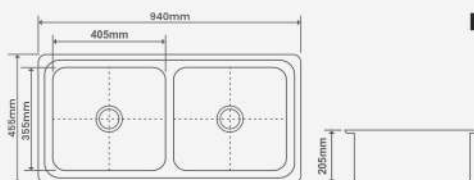

BOWL DIMENSION
455X380X205mm | 18"X15"X8"

STEEL GRADE & THICKNESS
202 | 0.8mm

M.R.P.
MIRROR : 1855/-
SATIN : 1980/-

SRX029

OUTER DIMENSION
535X455mm | 21"X18"

BOWL DIMENSION
455X380X205mm | 18"X15"X8"

STEEL GRADE & THICKNESS
202 | 0.8mm

BOWL DIMENSION
560x405x205mm | 22"x16"x8"

STEEL GRADE & THICKNESS
202 | 0.8mm

M.R.P.
MIRROR : 2200/-
SATIN : 2325/-

SRX032

OUTER DIMENSION
610x455mm | 24"x18"

BOWL DIMENSION
560x405x230mm | 22"x16"x9"

STEEL GRADE & THICKNESS
202 | 0.8mm

M.R.P.
MIRROR : 2300/-
SATIN : 2425/-

SRX033

OUTER DIMENSION
940x460mm | 37"x18"

BOWL DIMENSION
405x355x205mm | 16"x14"x8"

STEEL GRADE & THICKNESS
202 | 0.8mm

M.R.P.
MIRROR : 3800/-
SATIN : 3925/-

SRX034

OUTER DIMENSION
940x455mm | 37"x18"

BOWL DIMENSION
405x355x205mm | 16"x14"x8"

STEEL GRADE & THICKNESS
202 | 0.8mm

M.R.P.
MIRROR : 4675/-
SATIN : 4800/-

SRX035

GLO BAL SERIES

0.6MM
UPGRADE YOUR KITCHEN.

OUTER DIMENSION
380 X305mm | 15"X12"

BOWL DIMENSION
330 X255X150mm | 13"X10"X6"