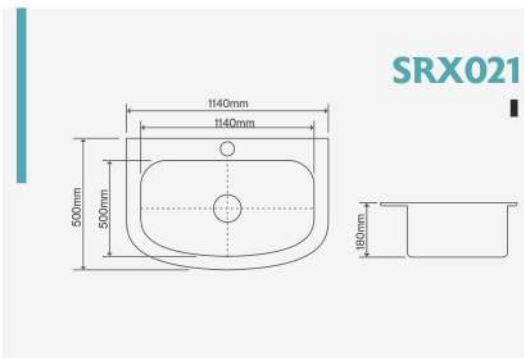

BOWL DIMENSION
505X405X230mm | 20"X16"X9"

STEEL GRADE & THICKNESS
202 | 1mm

M.R.P.
MIRROR : 7515/-
SATIN : 7640/-

SRX016

OUTER DIMENSION
940X455mm | 37"X18"

BOWL DIMENSION
405X355X205mm | 16"X14"X8"

STEEL GRADE & THICKNESS
202 | 1mm

OUTER DIMENSION
305x305mm | 12"X12"

BOWL DIMENSION
255X255X150mm | 10"X10"X6"

STEEL GRADE & THICKNESS
202 | 1mm

M.R.P.
MIRROR : 1345/-
SATIN : 1470/-

SRX019

OUTER DIMENSION
460X305mm | 18"X12"

BOWL DIMENSION
405X230X180mm | 16"X9"X7"

STEEL GRADE & THICKNESS
202 | 1mm

M.R.P.
MIRROR : 1740/-
SATIN : 1865/-

SRX020

OUTER DIMENSION
1140X500mm | 21"X14"

BOWL DIMENSION
1140X500X180mm | 16"X9"X7"

STEEL GRADE & THICKNESS
202 | 1mm

M.R.P.
MIRROR : 1890/-
SATIN : 2015/-

SRX021

SUPERIO

SERIES

■ 1MM

A COMPLETE
KITCHEN SOLUTION

OUTER DIMENSION
455 X405mm | 18"X16"

BOWL DIMENSION
405 X305X205mm | 16"X14"X8"

STEEL GRADE & THICKNESS
202 | 1mm