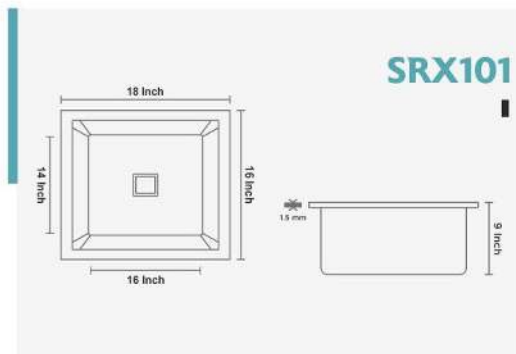

SRX046

OUTER DIMENSION
610x455mm | 24"X18"

BOWL DIMENSION
560X405X230mm | 22"X16"X9"

STEEL GRADE & THICKNESS
202 | 0.6mm

M.R.P.
MIRROR : 1835/-
SATIN : 1960/-

SRX047

OUTER DIMENSION
940X460mm | 37"X18"

BOWL DIMENSION
405X355X205mm | 16"X14"X8"

STEEL GRADE & THICKNESS
204 | 0.8mm

M.R.P.
SATIN : 5230/-

SRX101

OUTER DIMENSION
20"X17"

BOWL DIMENSION
18"X15"X9"

STEEL GRADE & THICKNESS
204 | 0.8mm

M.R.P.
SATIN : 5405/-

SRX102

OUTER DIMENSION
21"X18"

BOWL DIMENSION
18"X15"X9"

STEEL GRADE & THICKNESS
204 | 0.8mm

M.R.P.
SATIN : 5450/-

SRX103

OUTER DIMENSION
22"X18"

BOWL DIMENSION
20"X16"X9"

STEEL GRADE & THICKNESS
204 | 0.8mm

BOWL DIMENSION
17"X16"X9"

STEEL GRADE & THICKNESS
204 | 0.8mm

M.R.P.
SATIN : 11750/-

SRX106

OUTER DIMENSION
45"X20" DOUBLE

BOWL DIMENSION
18"X21"X9"

STEEL GRADE & THICKNESS
204 | 0.8mm

M.R.P.
SATIN : 12625/-