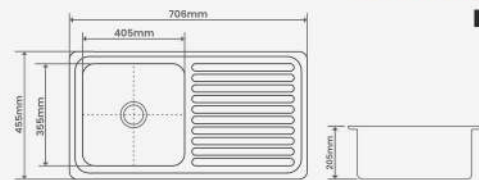

BOWL DIMENSION
560x405x230mm | 22"x16"x9"

STEEL GRADE & THICKNESS
202 | 1mm

M.R.P.
MIRROR : 4375/-
SATIN : 4500/-

SRX009

OUTER DIMENSION
610x455mm | 24"x18"

BOWL DIMENSION
560x405x255mm | 22"x16"x10"

STEEL GRADE & THICKNESS
202 | 1mm

M.R.P.
MIRROR : 4750/-
SATIN : 4875/-

SRX010

OUTER DIMENSION
610x610mm | 24"x24"

BOWL DIMENSION
560x560x255mm | 22"x22"x10"

STEEL GRADE & THICKNESS
202 | 1mm

M.R.P.
MIRROR : 5250/-
SATIN : 5375/-

SRX011

■ DRAIN BOARD & DOUBLE BOWL

**PLATINUM
S E R I E S**

The Buty Of Kitchen

OUTER DIMENSION
706x455mm | 30"X18"

BOWL DIMENSION
405X355X205mm | 16"X14"x8"

STEEL GRADE & THICKNESS
202 | 1mm

M.R.P.
MIRROR : 3950/-
SATIN : 4075/-

OUTER DIMENSION
810X455mm | 32"X18"

BOWL DIMENSION
405X355X205mm | 16"X14"X8"

STEEL GRADE & THICKNESS
202 | 1mm

M.R.P.
MIRROR : 4015/-
SATIN : 4140/-

SRX013

OUTER DIMENSION
940X460mm | 37"X18"

BOWL DIMENSION
405X355X205mm | 16"X14"X8"

STEEL GRADE & THICKNESS
202 | 1mm